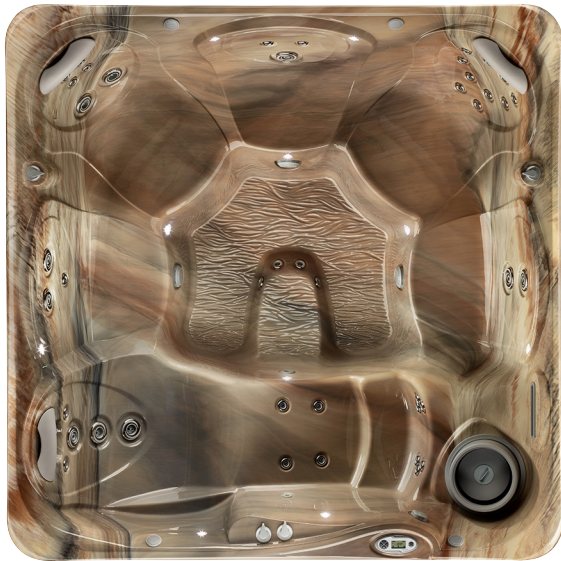

TEMPO™

Tempo shown with Tuscan Sun shell

Tempo shown with Tuscan Sun shell / Espresso cabinet and Everwood® step

Seating Capacity	6 adults
Dimensions	226 x 226 x 99 cm
Water Capacity	1,575 litres
Weight	415 kg dry; 2,470 kg filled*
Spa Shell Options	Pearl, Sterling Marble, Tuscan Sun or Desert
Cabinet Options	Coastal Grey, Espresso, Teak
Jets - 45 (all with stainless steel trim)	6 Directional Hydromassage jets 4 Rotary Hydromassage jets 35 Directional Precision™ jets
Waterfall	Included
Jet Pump 1	Wavemaster™ 9200; Two-speed, 2.5 HP Continuous Duty, 5.2 HP Breakdown Torque
Jet Pump 2	Wavemaster™ 9000; One-speed, 2.5 HP Continuous Duty, 5.2 HP Breakdown Torque
Ozone System (Optional)	FreshWater® III Corona Discharge
Control System	IQ 2020™ 230v/20 A, 50 Hz
Lighting	10 multi-colour LED points of light, dimmable
Heater	No-Fault™ 2000w/230v
Energy Efficiency	FiberCor® Insulation; Certified to the APSP 14 National Standard and the California Energy Commission (CEC) in accordance with California law
Effective Filtration Area	6m ² , top loading
Vinyl Cover	9 to 6.5 cm tapered, 32 kg/m ³ density foam core Ash, Chestnut or Caramel
Cover Lifter (Optional)	CoverCradle™, CoverCradle II, Lift 'n Glide™ or UpRite™
Steps (Optional)	Everwood™ or Polymer Coastal Grey, Espresso or Teak
Entertainment (Optional)	Wireless TV Wireless Bluetooth Sound System