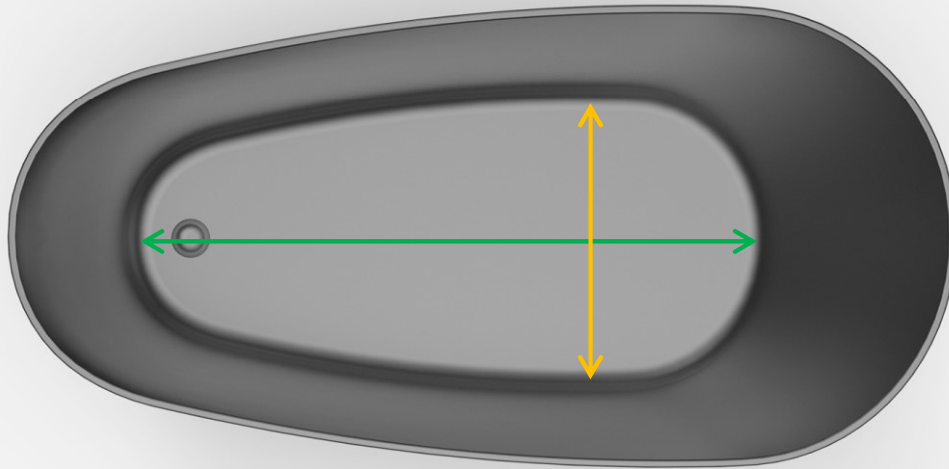

D-8365-150

BOTTOM LENGTH:1100mm

BOTTOM WIDTH:620mm

INTERNAL DEPTH:470mm

LENGTH:1500mm

WIDTH:800mm

HEIGHT:600mm