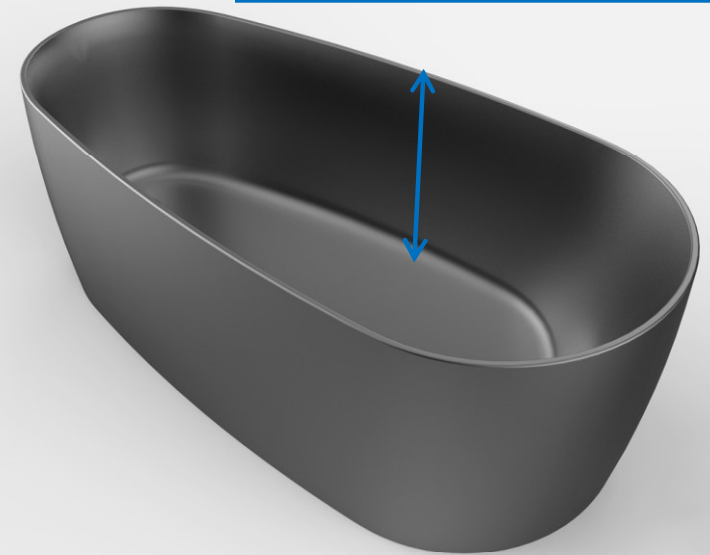

D-8365-150

BOTTOM LENGTH:1100mm

BOTTOM WIDTH:620mm

INTERNAL DEPTH:470mm

LENGTH:1500mm

WIDTH:800mm

HEIGHT:600mm